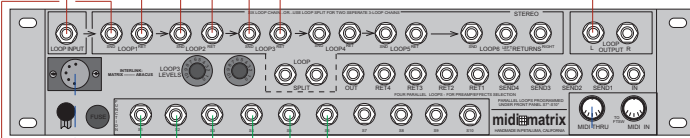

John Petrucci Touring Rack System

- = Audio
- = Control
- - - = Midi
- - - = Speaker

Sony WRR-840 Wireless

Dunlop Rack Wah

Custom Boss NS-2 gate

Mesa Amp switcher

Mesa Tri-Axis

Mesa Midi Matrix

DBX 166

Rocktron DVC

Mesa 4x12 Rectifier cabs

Mesa 2x12 Recto wedges

Left (2:90 A)

Center Dry (Heartbreaker)

Right (2:90 B)

Wedge Left

Wedge Right

Mesa Heartbreaker head

T.C. Electronics 2290

Lexicon PCM 70

Lexicon PCM 80

DBX 166

Mesa Simul 2:90

Mesa Simul 2:90