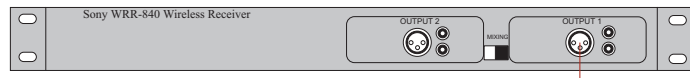

John Petrucci Touring Rack System

- = Audio
- = Control
- - - = Midi
- - - = Speaker

Sony WRR-840 Wireless